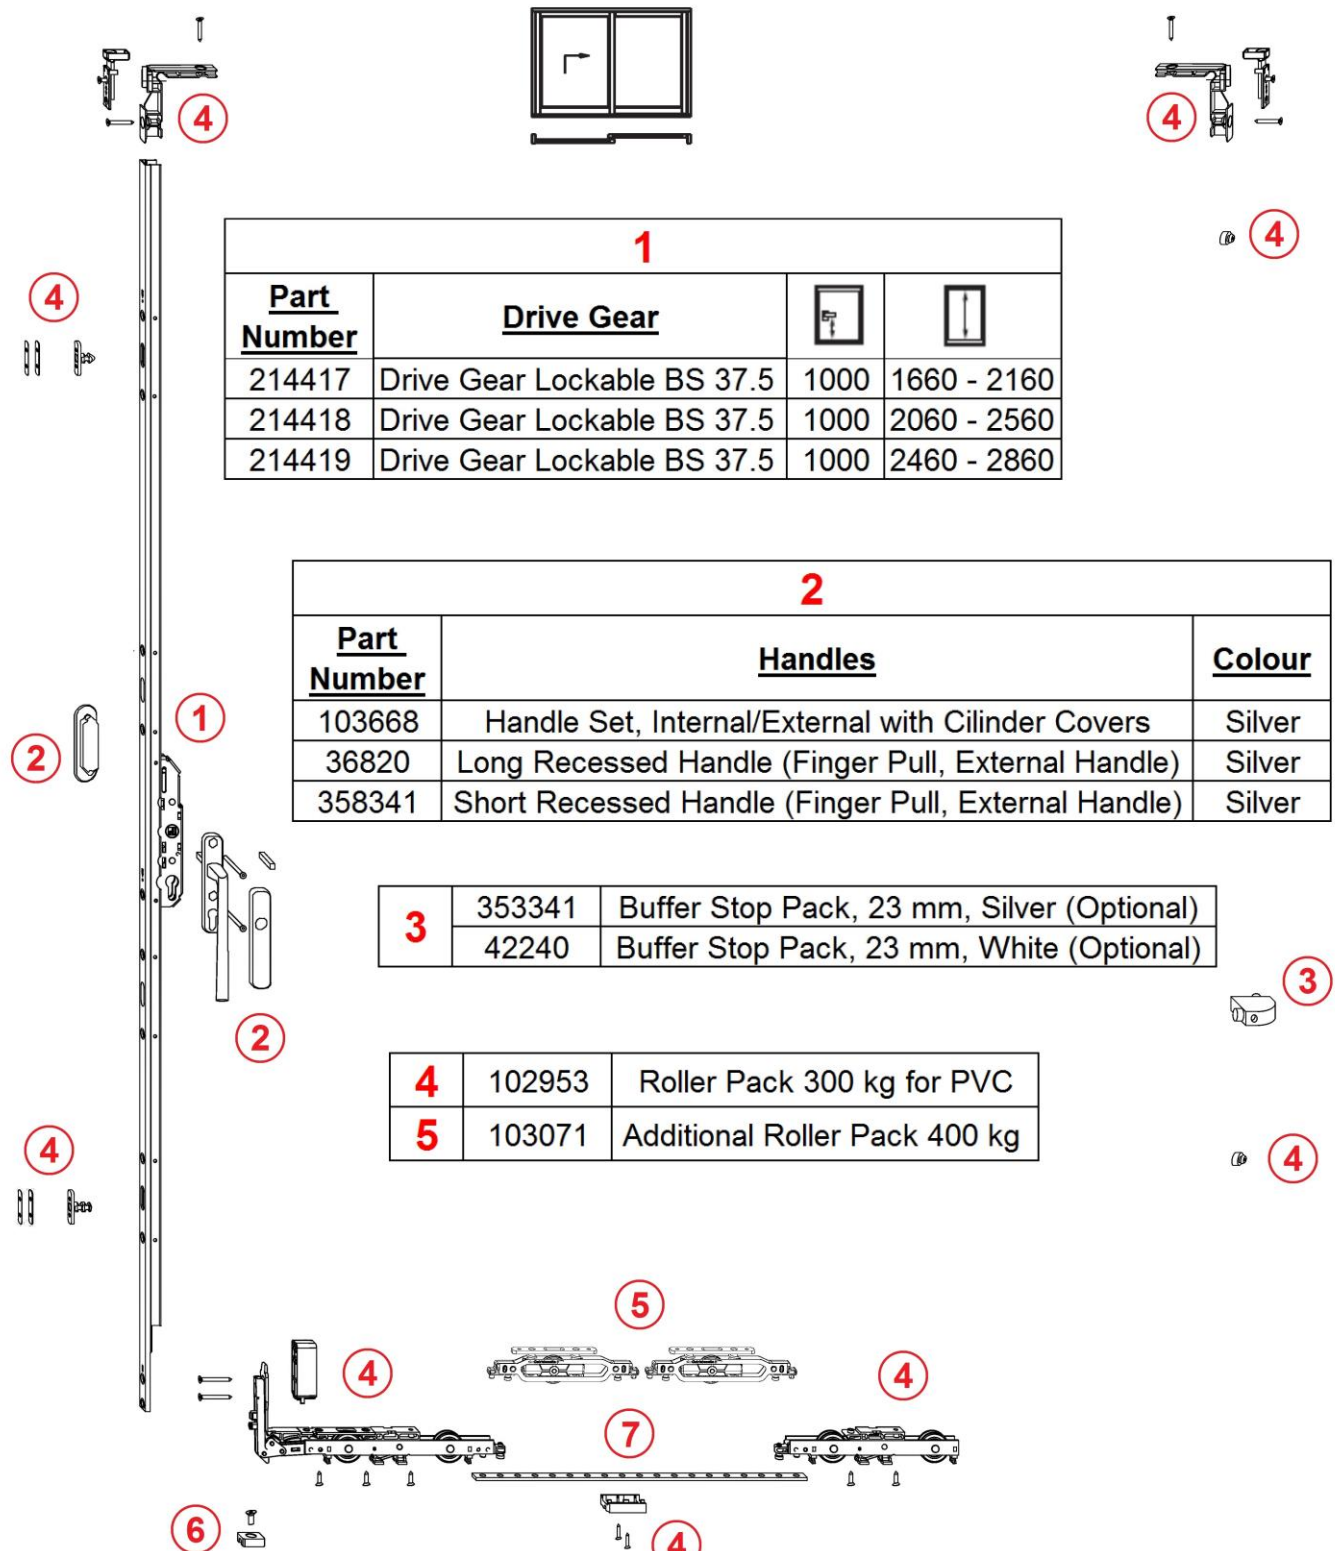

# Lift and Slide Fittings

## Single Opening

for PVC Aluplast/Profine

LEFT or RIGHT

**1**

<u>Part Number</u>	<u>Drive Gear</u>		
214417	Drive Gear Lockable BS 37.5	1000	1660 - 2160
214418	Drive Gear Lockable BS 37.5	1000	2060 - 2560
214419	Drive Gear Lockable BS 37.5	1000	2460 - 2860

**2**

<u>Part Number</u>	<u>Handles</u>	<u>Colour</u>
103668	Handle Set, Internal/External with Cilinder Covers	Silver
36820	Long Recessed Handle (Finger Pull, External Handle)	Silver
358341	Short Recessed Handle (Finger Pull, External Handle)	Silver

**7**

<u>Part Number</u>	<u>Connecting Rods</u>	
361173	Fully Punched Connecting Rod HS 16.4x4, Silver	720 - 3385
359642	Punched Connecting Rod HS 16.4x4, Silver	2235 - 2810
359643	Punched Connecting Rod HS 16.4x4, Silver	2740 - 3385